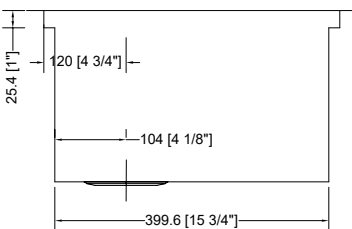

DSL-3019

KITCHEN SINK WITH ACCESSORY LEDGE

Style:

- Zero Radius
- Undermount
- Kitchen Sink
- Single Bowl

Size:

- Overall: 30" x 19" x 10"
- Bowl Size: 28.75" x 15.75" x 10"

Features:

- 16 Gauge Thickness
- 304 Stainless Steel Sink
- 18/10 Chrome/Nickel Content
- Extra Large Sound Cancellation Pads
- Thermal Undercoating

Certifications:

- cUPC

Warranty:

- Lifetime Limited Warranty