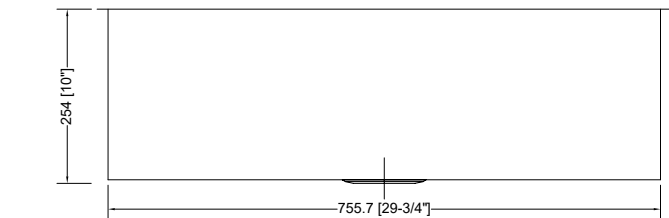

### Style:

- Zero Radius
- Undermount
- Kitchen Sink
- Single Bowl

### Size:

- Overall: 30" x 19" x 10"
- Bowl Size: 28.75" x 15.75" x 10"