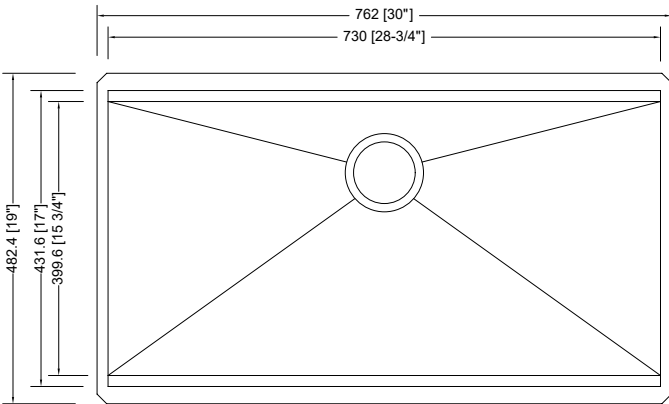

# DSL-3019

KITCHEN SINK WITH ACCESSORY LEDGE

### Style:

- Zero Radius
- Undermount
- Kitchen Sink
- Single Bowl

### Size:

- Overall: 30" x 19" x 10"
- Bowl Size: 28.75" x 15.75" x 10"

### Features:

- 16 Gauge Thickness
- 304 Stainless Steel Sink
- 18/10 Chrome/Nickel Content
- Extra Large Sound Cancellation Pads
- Thermal Undercoating